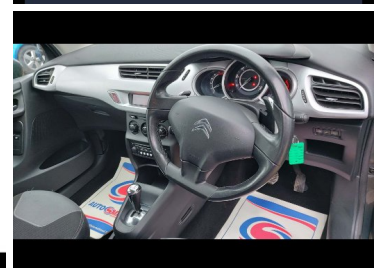

WE ARE
HIGHLY RATED
CUSTOMER REVIEWED ON

★★★★★ 4.7

WE ARE
HIGHLY RATED
CUSTOMER REVIEWED ON

★★★★★ 4.7

Engine: Diesel
Body: Hatchback
Gearbox: Semi-Automatic
Capacity: 1398cc
Colour: Grey
Mileage: 39,000
CO²: 87g/km
MPG: 83.1mpg
Top Speed: 103mph
BHP: 67bhp
Insurance Grp: 9E

Carz 4 Less Gillingham
 75 Stafford St
 Gillingham
 Kent, ME7 5EN

- 15" STEEL
- ELECTRONIC STABILITY PROGRAMME
- THIRD BRAKE LIGHT
- 6 SPEAKERS
- DEADLOCKS
- DRIVERS AIRBAG
- EBD
- ELECTRICALLY ADJUSTABLE DOOR MIRRORS
- ELECTRONIC STABILITY PROGRAMME (ESP)
- FRONT ELECTRIC WINDOWS
- FRONT FOG LAMPS
- FRONT LATERAL AIRBAGS
- HEIGHT AND REACH ADJUSTABLE STEERING WHEEL
- IMMOBILISER
- MANUAL AIR CONDITIONING
- USB CONNECTION