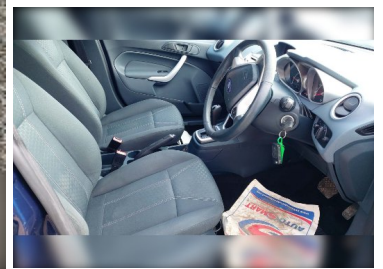

Engine: Petrol
Body: Hatchback
Gearbox: Automatic
Capacity: 1388cc
Colour: Blue
Mileage: 60,000
CO²: 154g/km
MPG: 42.8mpg
Top Speed: 103mph
BHP: 95bhp
Insurance Grp: 8E

Carz 4 Less Sittingbourne
Crown Quay Lane
Sittingbourne
Kent, ME10 3JB

- 15" ALLOYS
- ANTI-LOCK BRAKES
- BODY COLOURED BUMPERS
- BODY COLOURED REAR SPOILER
- CENTRE CONSOLE
- DRIVERS AIRBAG
- DRIVERS KNEE AIRBAG
- ELECTRIC POWER ASSISTED STEERING (EPAS)
- ELECTRONIC STABILITY PROGRAMME (ESP)
- FRONT AND REAR HEAD RESTRAINTS
- IMMOBILISER
- LEATHER GEAR KNOB
- QUICKCLEAR HEATED WINDSCREEN
- RADIO/CD
- TRIP COMPUTER
- TYRE MOBILITY KIT

LOW MILES, GREAT SERVICE HISTORY, FRESH MOT, ONE FORMER KEEPER